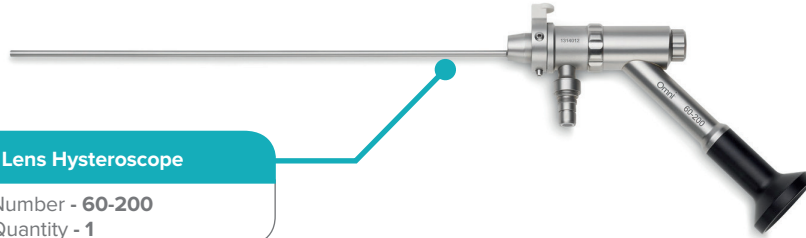

## Omni™ Hysteroscope Set

**Omni Rod Lens Hysteroscope**

Order Number - **60-200**  
Quantity - **1**

**Omni 3.7mm Diagnostic Sheath**

Order Number - **60-201**  
Quantity - **1**

**Omni 5.5mm Operative Sheath**

Order Number - **60-202**  
Quantity - **1**

**Omni 6.0mm Operative Sheath**

Order Number - **60-203**  
Quantity - **1**

**Omni 5.5mm Outflow Channel**

Order Number - **40-201**  
Quantity - **1**

**Omni 6.0mm Outflow Channel**